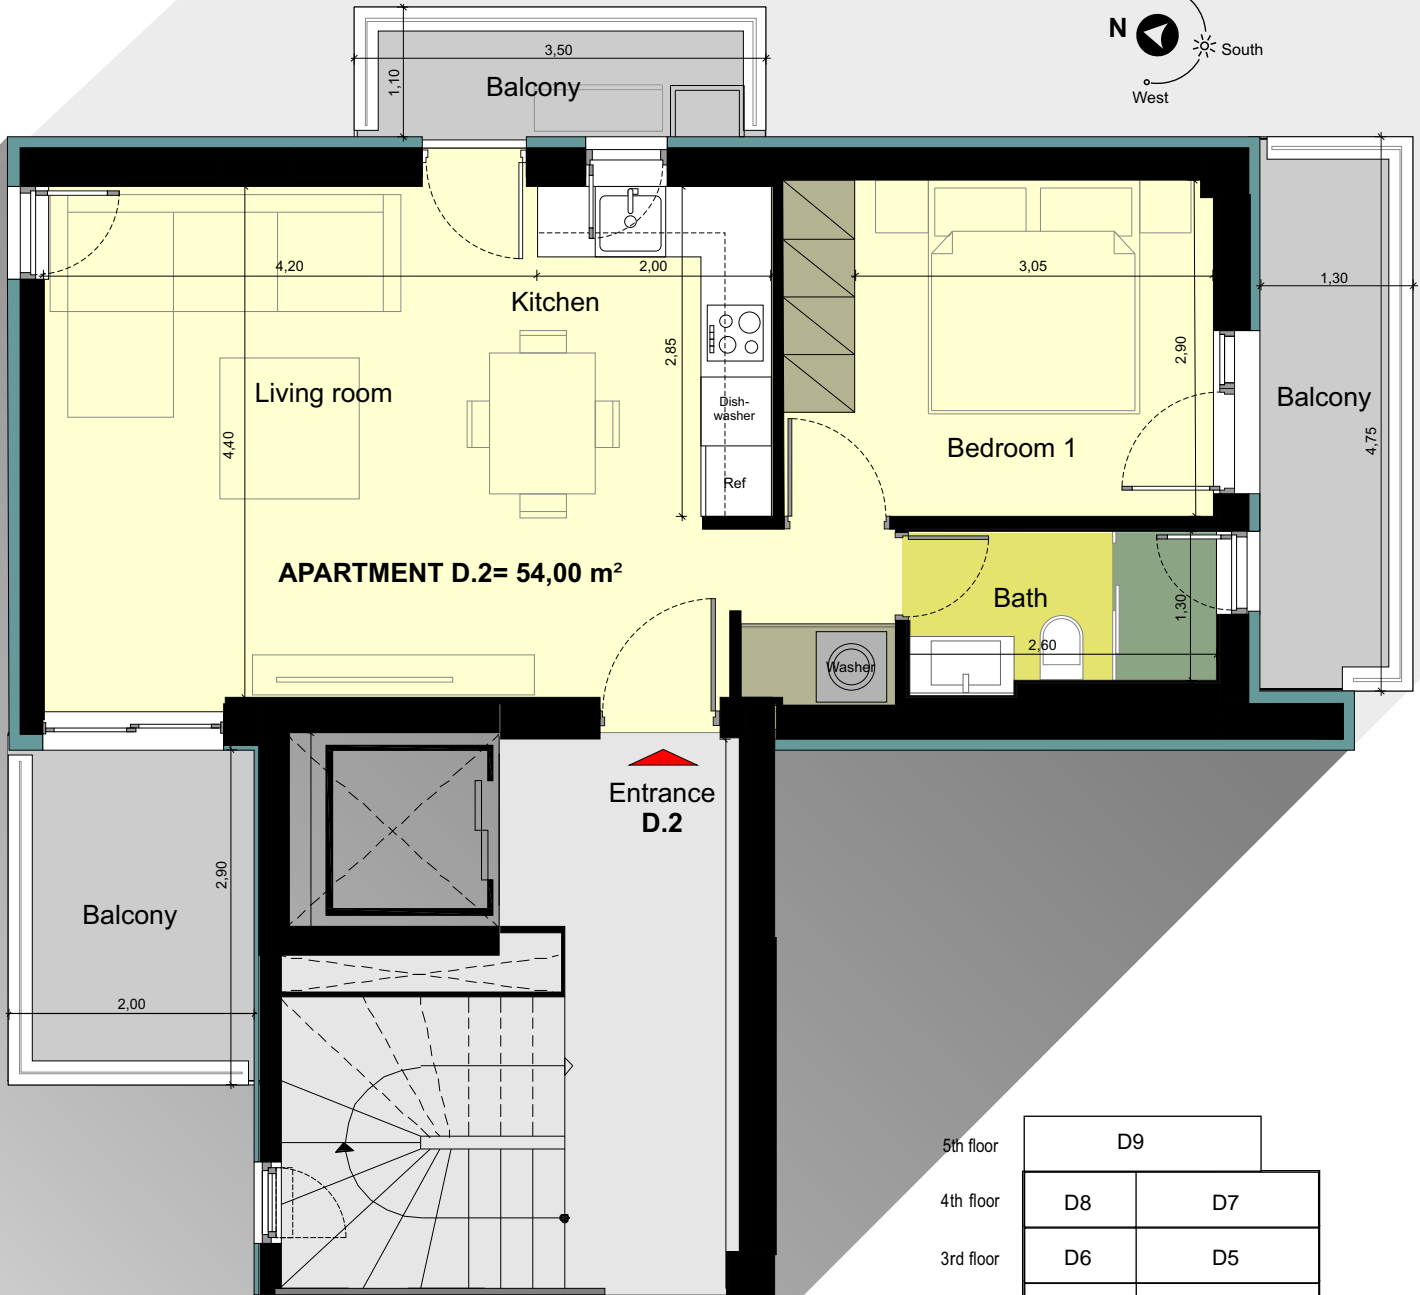

## 1st FLOOR

5th floor	D9	
4th floor	D8	D7
3rd floor	D6	D5
2nd floor	D4	D3
1st floor	<b>D2</b>	D1
	GROUND FLOOR	
	BASEMENT	

# ILIOUPOLIS 5

nr. 19 APELLOU str.

Apartment  
**D.2 54,00m<sup>2</sup>**  
 1st FLOOR

Characteristics	
1st Floor	
Bedroom	1
Bath	1
Total Area	54,00m <sup>2</sup>
Balcony (total)	15,50m <sup>2</sup>
Parking spot	P.2
Home storage	6,20m <sup>2</sup> (N°3)

# ILIOUPOLIS 5

nr. 19 APELLOU str.

Apartment  
**D.2 54,00m<sup>2</sup>**

Characteristics	
<b>1st Floor</b>	
Bedrooms	1
Bath	1
Total Area	54,00m <sup>2</sup>
Balcony (total)	15,50m <sup>2</sup>
Parking spot	P.2
Home storage	6,10m <sup>2</sup> (N°3)