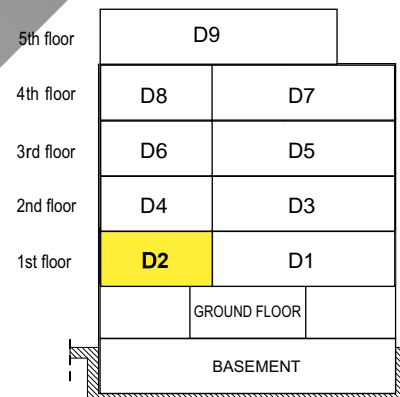

## 1st FLOOR

5th floor	D9	
4th floor	D8	D7
3rd floor	D6	D5
2nd floor	D4	D3
1st floor	<b>D2</b>	D1
	GROUND FLOOR	
	BASEMENT	

# ILIOUPOLIS 5

nr. 19 APELLOU str.

Apartment  
**D.2 54,00m<sup>2</sup>**  
 1st FLOOR

Characteristics	
1st Floor	
Bedroom	1
Bath	1
Total Area	54,00m <sup>2</sup>
Balcony (total)	15,50m <sup>2</sup>
Parking spot	P.2
Home storage	6,20m <sup>2</sup> (N°3)

# ILIOUPOLIS 5

nr. 19 APELLOU str.

Apartment  
**D.2 54,00m<sup>2</sup>**

Characteristics	
<b>1st Floor</b>	
Bedrooms	1
Bath	1
Total Area	54,00m <sup>2</sup>
Balcony (total)	15,50m <sup>2</sup>
Parking spot	P.2
Home storage	6,10m <sup>2</sup> (N°3)