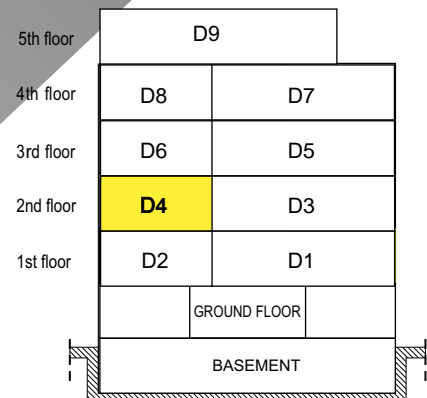

ILIOUPOLIS 5

19 APELLOU str.
ILIOUPOLI

apartment

D.4

55,50m²

ILIOUPOLIS 5

nr. 19 APELLOU str.

2nd FLOOR

5th floor	D9	
4th floor	D8	D7
3rd floor	D6	D5
2nd floor	D4	D3
1st floor	D2	D1
	GROUND FLOOR	
	BASEMENT	

ILIOUPOLIS 5

nr. 19 APELLOU str.

Apartment
D.4 55,50m²
 2nd FLOOR

Characteristics	
2nd Floor	
Bedrooms	1
Bath	1
Total Area	55,50m ²
Balcony (total)	14,00m ²
Parking spot	P.3
Home storage	6,20m ² (N°4)

ILIOUPOLIS 5

nr. 19 APELLOU str.

Apartment
D.4 55,50m²

Characteristics

2nd Floor

Bedrooms	1
Bath	1
Total Area	55,50m ²
Balcony (total)	14,00m ²
Parking spot	P.3
Home storage	6,20m ² (N°4)