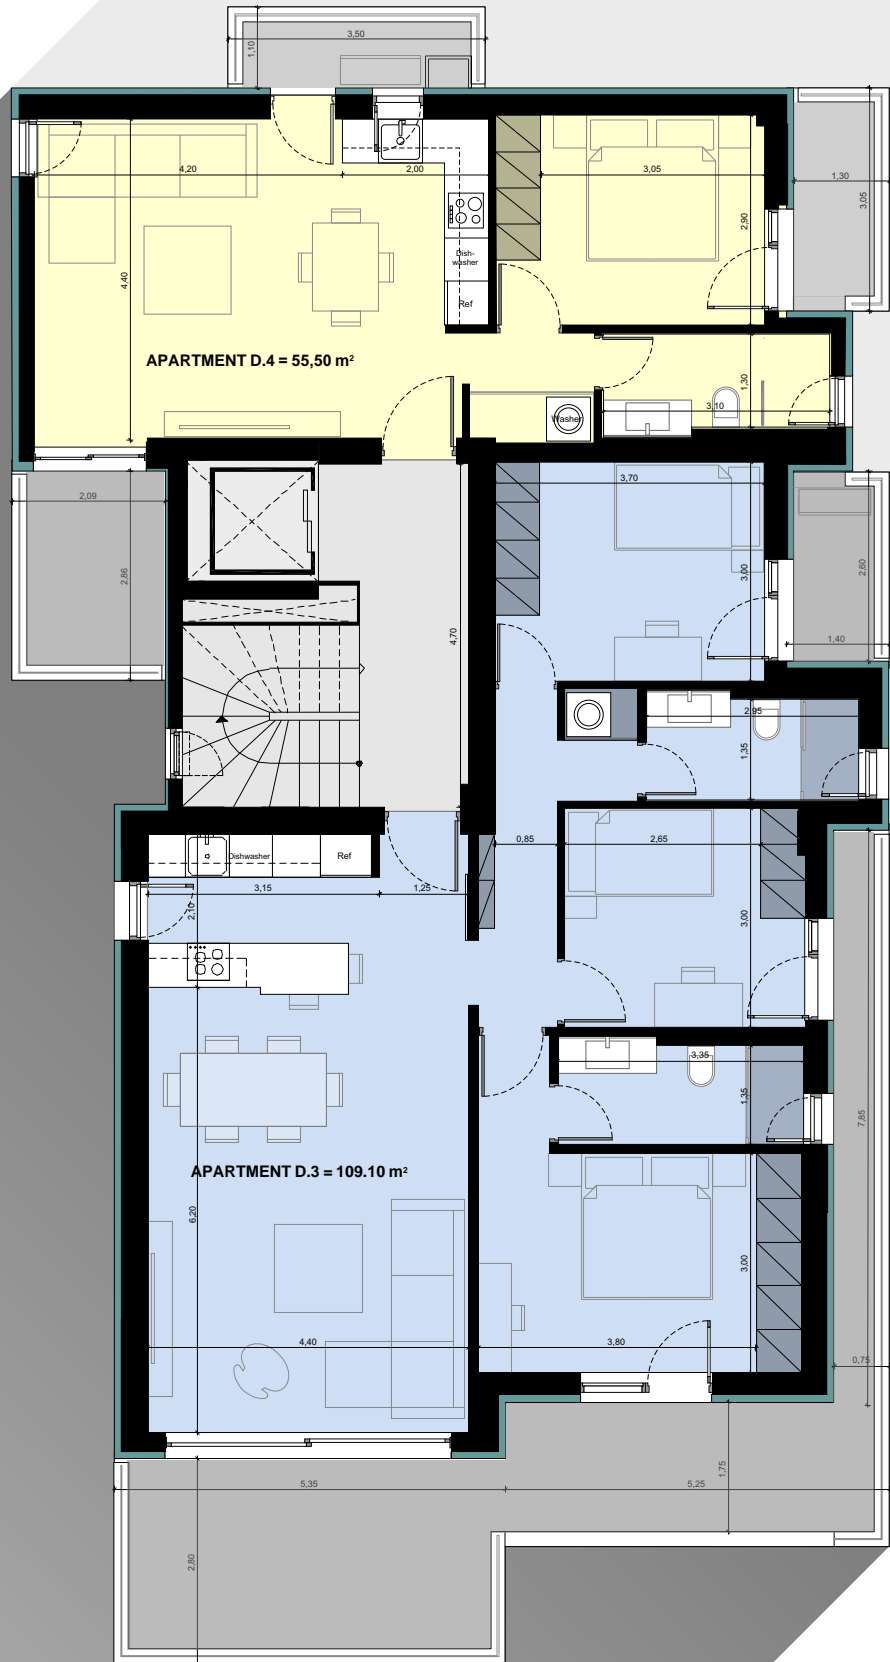

ILIOUPOLIS 5

19 APELLOU str.
ILIOUPOLI

apartment

D.4

55,50m²

ILIOUPOLIS 5

nr. 19 APELLOU str.

2nd FLOOR

5th floor	D9	
4th floor	D8	D7
3rd floor	D6	D5
2nd floor	D4	D3
1st floor	D2	D1
	GROUND FLOOR	
	BASEMENT	

ILIOUPOLIS 5

nr. 19 APELLOU str.

Apartment
D.4 55,50m²
 2nd FLOOR

Characteristics	
2nd Floor	
Bedrooms	1
Bath	1
Total Area	55,50m ²
Balcony (total)	14,00m ²
Parking spot	P.3
Home storage	6,20m ² (N°4)

ILIOUPOLIS 5

nr. 19 APELLOU str.

Apartment
D.4 55,50m²

Characteristics

2nd Floor

Bedrooms	1
Bath	1
Total Area	55,50m ²
Balcony (total)	14,00m ²
Parking spot	P.3
Home storage	6,20m ² (N°4)