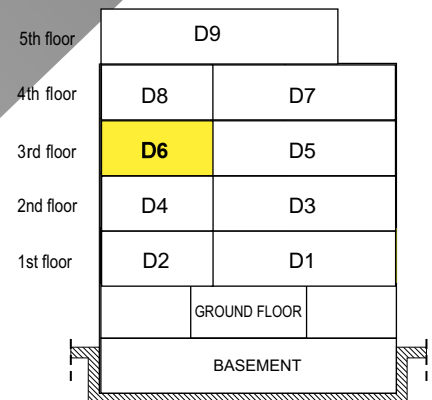

ILIOUPOLIS 5

19 APELLOU str.
ILIOUPOLI

apartment

D.6

55,50m²

ILIOUPOLIS 5

nr. 19 APELLOU str.

3rd FLOOR

5th floor	D9	
4th floor	D8	D7
3rd floor	D6	D5
2nd floor	D4	D3
1st floor	D2	D1
	GROUND FLOOR	
	BASEMENT	

ILIOUPOLIS 5

nr. 19 APELLOU str.

3rd FLOOR
 Apartment
D.6 - 55,50m²

Characteristics	
3rd Floor	
Bedrooms	1
Bath	1
Total Area	55,50m ²
Balcony (total)	14,00m ²
Parking spot	P.4
Home storage	6,20m ² (Nº2)

ILIOUPOLIS 5

nr. 19 APELLOU str.

Characteristics	
3rd Floor	
Bedrooms	1
Bath	1
Total Area	55,50m ²
Balcony (total)	14,00m ²
Parking spot	P.4
Home storage	6,20m ² (N°2)