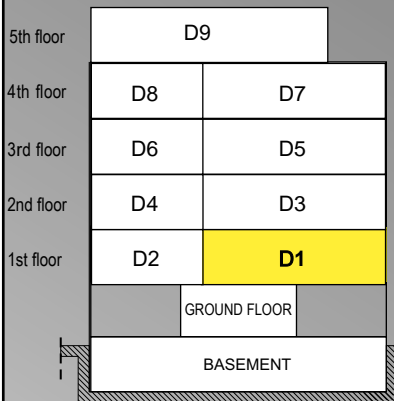

ILIOUPOLIS 5

19 APELLOU str.
ILIOUPOLI

apartment

D.1

107,00m²

ILIOUPOLIS 5

nr. 19 APELLOU str.

1st FLOOR

ILIOUPOLIS 5

nr. 19 APELLOU str.

1st FLOOR

Characteristics	
1st Floor	
Bedrooms	3
Baths	2
Total Area	107,00m ²
Balcony (total)	36,15m ²
Parking spot	P.5
Home storage	N°8 = 8,50 m ²

ILIOUPOLIS 5

nr. 19 APELLOU str.

BASEMENT

Characteristics

1st Floor

Bedrooms	3
Baths	2
Total Area	107,00m ²
Balcony (total)	36,15m ²
Parking spot	P.5
Home storage	N°8 = 8,50 m ²