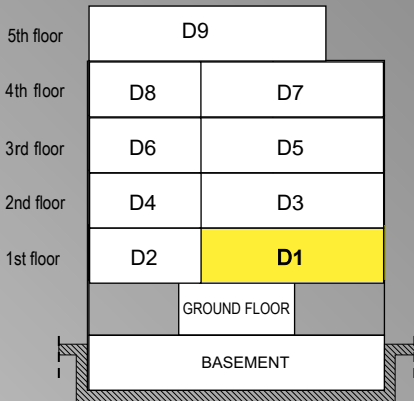

ILIOUPOLIS 5

19 APELLOU str.
ILIOUPOLI

apartment

D.1

107,00m²

ILIOUPOLIS 5

nr. 19 APELLOU str.

1st FLOOR

ILIOUPOLIS 5

nr. 19 APELLOU str.

1st FLOOR

Characteristics	
1st Floor	
Bedrooms	3
Baths	2
Total Area	107,00m ²
Balcony (total)	36,15m ²
Parking spot	P.5
Home storage	N°8 = 8,50 m ²

ILIOUPOLIS 5

nr. 19 APELLOU str.

BASEMENT

Characteristics

1st Floor

Bedrooms	3
Baths	2
Total Area	107,00m ²
Balcony (total)	36,15m ²
Parking spot	P.5
Home storage	N°8 = 8,50 m ²