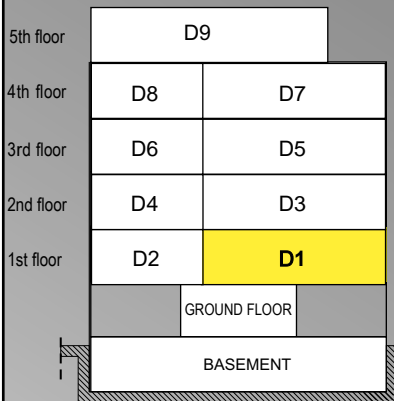

## 1st FLOOR

## 1st FLOOR

Characteristics	
1st Floor	
Bedrooms	3
Baths	2
Total Area	107,00m <sup>2</sup>
Balcony (total)	36,15m <sup>2</sup>
Parking spot	P.6
Home storage	N°8 = 8,50 m <sup>2</sup>