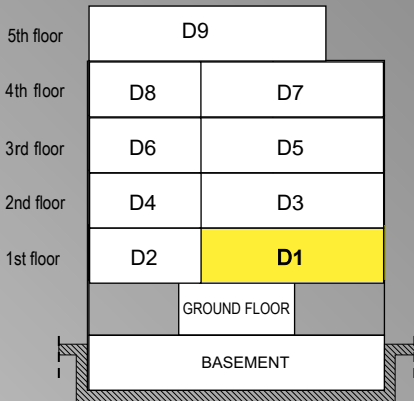

# ILIOUPOLIS 5

19 APELLOU str.  
ILIOUPOLI

apartment

**D.1**

**107,00m<sup>2</sup>**

## 1st FLOOR

## 1st FLOOR

Characteristics	
1st Floor	
Bedrooms	3
Baths	2
Total Area	107,00m <sup>2</sup>
Balcony (total)	36,15m <sup>2</sup>
Parking spot	P.6
Home storage	N°8 = 8,50 m <sup>2</sup>