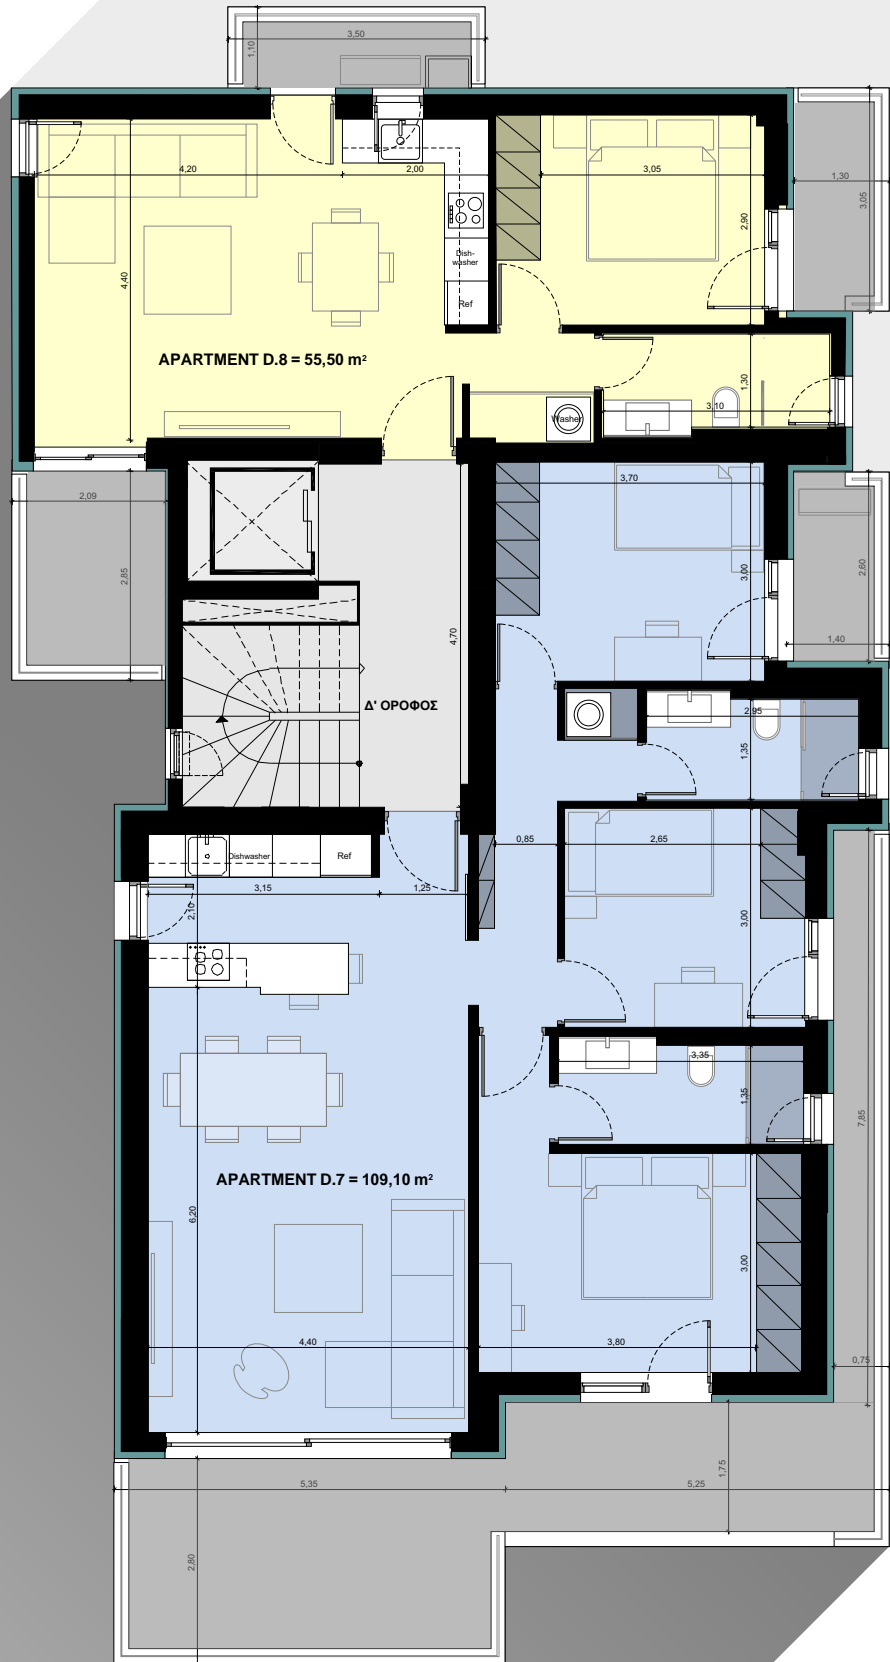

ILIOUPOLIS 5

19 APELLOU str.
ILIOUPOLI

apartment

D.8

55,50m²

ILIOUPOLIS 5

nr. 19 APELLOU str.

4th FLOOR

5th floor	D9	
4th floor	D8	D7
3rd floor	D6	D5
2nd floor	D4	D3
1st floor	D2	D1
	GROUND FLOOR	
	BASEMENT	

ILIOUPOLIS 5

nr. 19 APELLOU str.

4th FLOOR
 Apartment
D.8 - 55,50m²

Characteristics	
4th Floor	
Bedrooms	1
Bath	1
Total Area	55,50m ²
Balcony (total)	14,00m ²
Parking spot	P.5
Home storage	6,90m ² (N°1)

ILIOUPOLIS 5

nr. 19 APELLOU str.

BASEMENT

Characteristics	
4th Floor	
Bedrooms	1
Bath	1
Total Area	55,50m ²
Balcony (total)	14,00m ²
Parking spot	P.5
Home storage	6,90m ² (N°1)