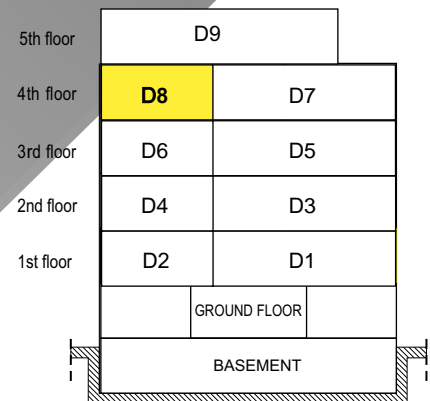

ILIOUPOLIS 5

19 APELLOU str.
ILIOUPOLI

apartment

D.8

55,50m²

ILIOUPOLIS 5

nr. 19 APELLOU str.

4th FLOOR

5th floor	D9	
4th floor	D8	D7
3rd floor	D6	D5
2nd floor	D4	D3
1st floor	D2	D1
	GROUND FLOOR	
	BASEMENT	

ILIOUPOLIS 5

nr. 19 APELLOU str.

4th FLOOR
 Apartment
D.8 - 55,50m²

Characteristics	
4th Floor	
Bedrooms	1
Bath	1
Total Area	55,50m ²
Balcony (total)	14,00m ²
Parking spot	P.5
Home storage	6,90m ² (N°1)

ILIOUPOLIS 5

nr. 19 APELLOU str.

BASEMENT

Characteristics	
4th Floor	
Bedrooms	1
Bath	1
Total Area	55,50m ²
Balcony (total)	14,00m ²
Parking spot	P.5
Home storage	6,90m ² (N°1)